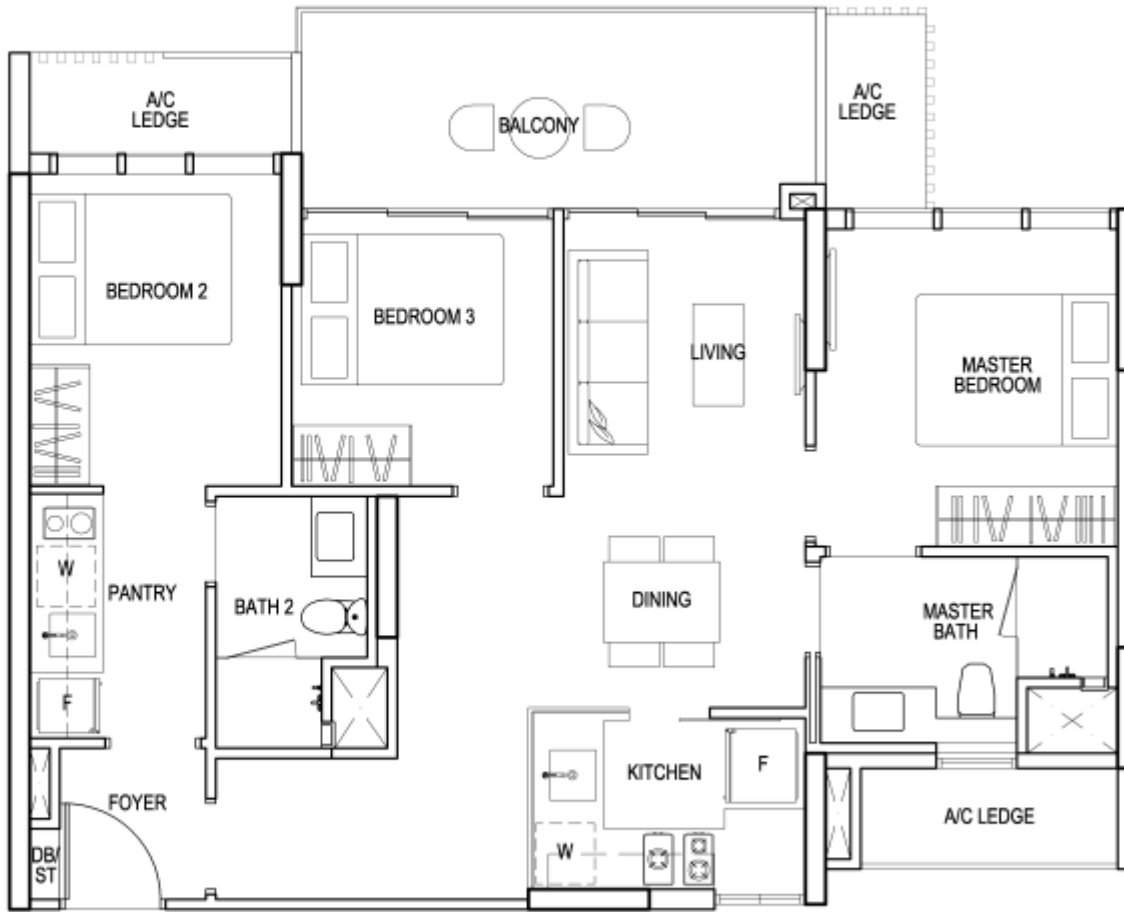

# TYPE B1

2-BEDROOM SUITE

62 sq m/ --- sq ft

ACTUAL UNIT

**DRAFT** TYPE CC2DK

3-BEDROOM DUALKEY

89 sq m/ --- sq ft

DRAFT

# TYPE D1

4-BEDROOM

112 sq m/ --- sq ft