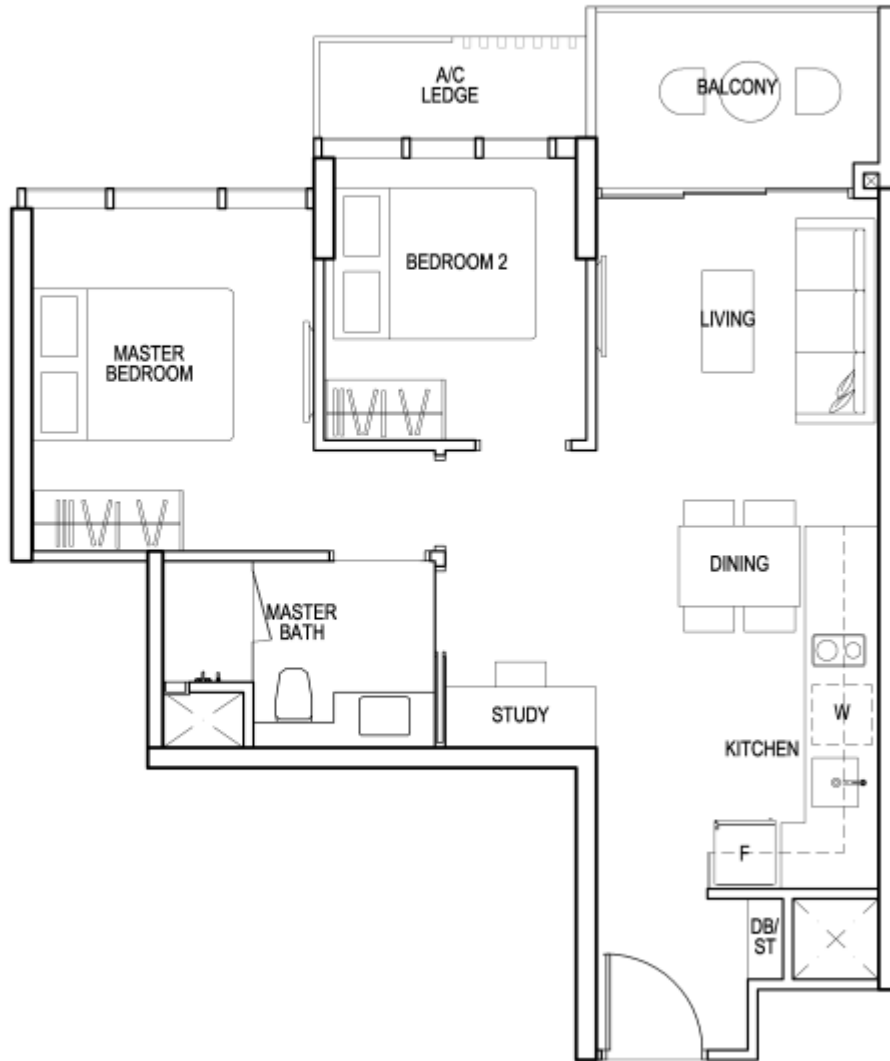

# TYPE A1

1-BEDROOM SUITE

38 sq m / --- sq ft

ACTUAL UNIT

DRAFT

# TYPE A2b-L

1-BEDROOM LOFT

43 sq m / --- sq ft

DRAFT

# TYPE B1

2-BEDROOM SUITE

62 sq m/ --- sq ft

ACTUAL UNIT

**DRAFT** TYPE CC2DK

3-BEDROOM DUALKEY

89 sq m/ --- sq ft

DRAFT

# TYPE D1

4-BEDROOM

112 sq m/ --- sq ft